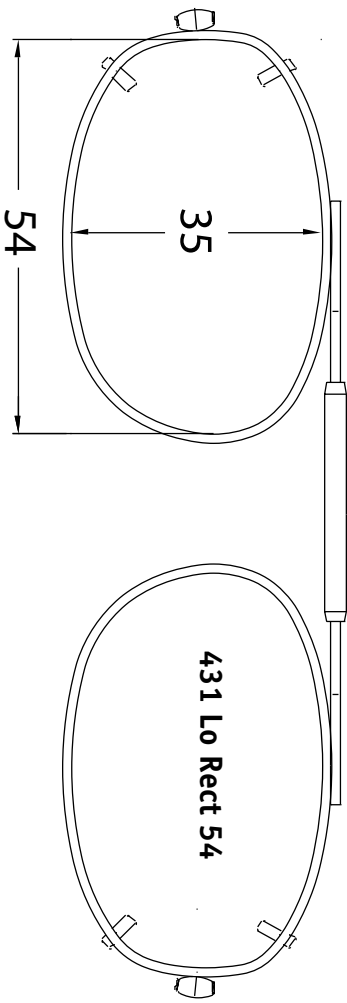

Le pont à ressort est réglable de sorte que vous n'avez qu'à choisir la forme.

This easy to use fitting guide allows you to select the correct Clip-On for your patients.

The spring top bridge is adjustable so you only need to choose the shape.

437 Lo Oval 48

439 SLX 54

438 Mod Oval 50

440 MDX 52

438 Mod Oval 52

440 MDX 54

439 SLX 52

WAY 52

121

WAY 54

125

NEW DESIGNS

HIP 57

HIP 55

HIP 52

NEW DESIGNS

NEW DESIGNS

WAL 56

WAL 54

WAL 52