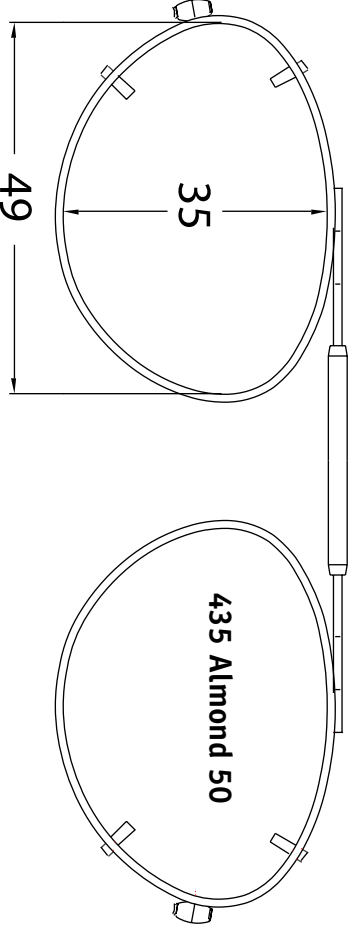

Le pont à ressort est réglable de sorte que vous n'avez qu'à choisir la forme.

This easy to use fitting guide allows you to select the correct Clip-On for your patients.

The spring top bridge is adjustable so you only need to choose the shape.

437 Lo Oval 48

439 SLX 54

438 Mod Oval 50

440 MDX 52

438 Mod Oval 52

440 MDX 54

439 SLX 52

WAY 52

121

WAY 54

125

NEW DESIGNS

HIP 57

HIP 55

HIP 52

NEW DESIGNS

NEW DESIGNS

WAL 56

WAL 54

WAL 52