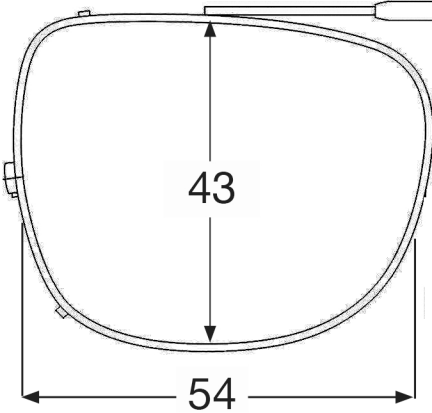

Le pont à ressort est réglable de sorte que vous n'avez qu'à choisir la forme.

This easy to use fitting guide allows you to select the correct Clip-On for your patients.

The spring top bridge is adjustable so you only need to choose the shape.

437 Lo Oval 48

439 SLX 54

438 Mod Oval 50

440 MDX 52

438 Mod Oval 52

440 MDX 54

439 SLX 52

WAY 52

121

WAY 54

125

NEW DESIGNS

HIP 57

HIP 55

HIP 52

NEW DESIGNS