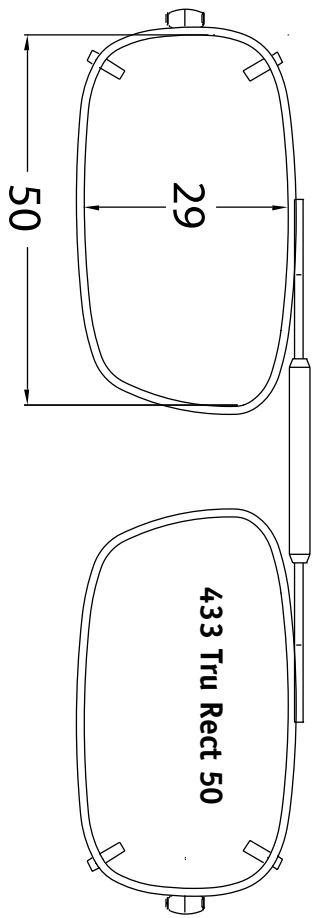

Le pont à ressort est réglable de sorte que vous n'avez qu'à choisir la forme.

This easy to use fitting guide allows you to select the correct Clip-On for your patients.

The spring top bridge is adjustable so you only need to choose the shape.

437 Lo Oval 48

439 SLX 54

438 Mod Oval 50

440 MDX 52

438 Mod Oval 52

440 MDX 54

439 SLX 52

WAY 52

121

WAY 54

125

NEW DESIGNS

HIP 57

HIP 55

HIP 52

NEW DESIGNS