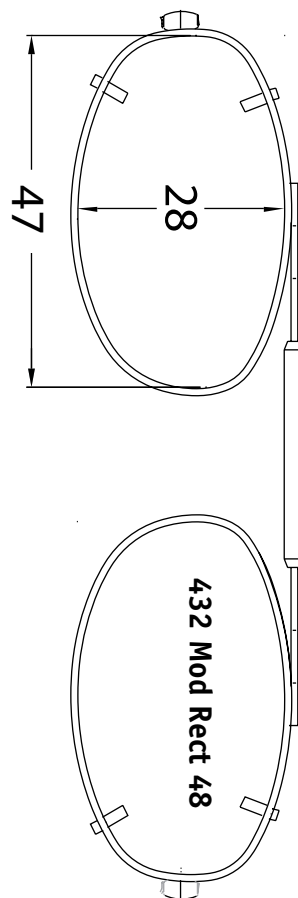

Le pont à ressort est réglable de sorte que vous n'avez qu'à choisir la forme.

This easy to use fitting guide allows you to select the correct Clip-On for your patients.

The spring top bridge is adjustable so you only need to choose the shape.

437 Lo Oval 48

439 SLX 54

438 Mod Oval 50

440 MDX 52

438 Mod Oval 52

440 MDX 54

439 SLX 52

WAY 52

121

WAY 54

125

NEW DESIGNS

HIP 57

HIP 55

HIP 52

NEW DESIGNS

NEW DESIGNS

WAL 56

WAL 54

WAL 52