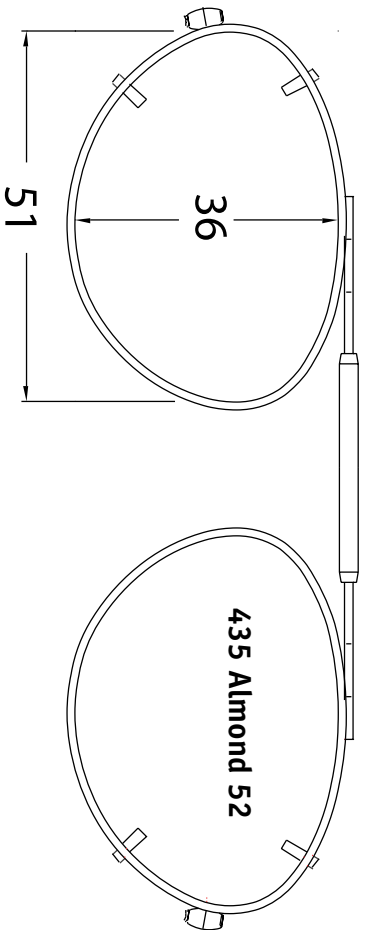

Le pont à ressort est réglable de sorte que vous n'avez qu'à choisir la forme.

This easy to use fitting guide allows you to select the correct Clip-On for your patients.

The spring top bridge is adjustable so you only need to choose the shape.

437 Lo Oval 48

439 SLX 54

438 Mod Oval 50

440 MDX 52

438 Mod Oval 52

440 MDX 54

439 SLX 52

WAY 52

121

WAY 54

125

NEW DESIGNS

HIP 57

HIP 55

HIP 52

NEW DESIGNS

NEW DESIGNS

WAL 56

WAL 54

WAL 52