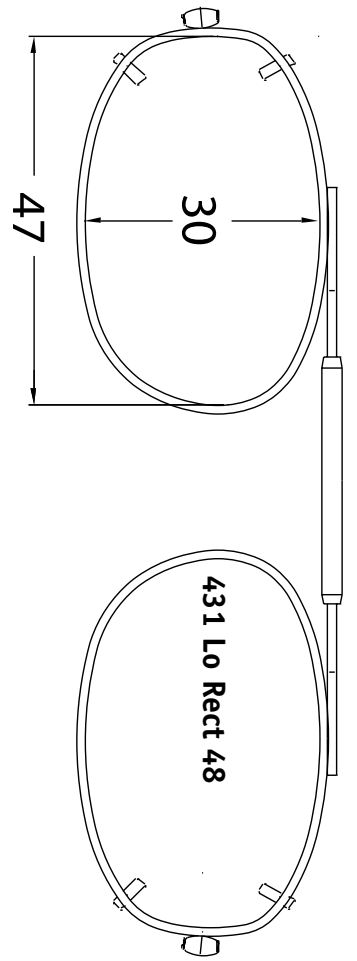

Le pont à ressort est réglable de sorte que vous n'avez qu'à choisir la forme.

This easy to use fitting guide allows you to select the correct Clip-On for your patients.

The spring top bridge is adjustable so you only need to choose the shape.

437 Lo Oval 48

439 SLX 54

438 Mod Oval 50

440 MDX 52

438 Mod Oval 52

440 MDX 54

439 SLX 52

WAY 52

121

WAY 54

125

NEW DESIGNS

HIP 57

HIP 55

HIP 52

NEW DESIGNS

NEW DESIGNS

WAL 56

WAL 54

WAL 52