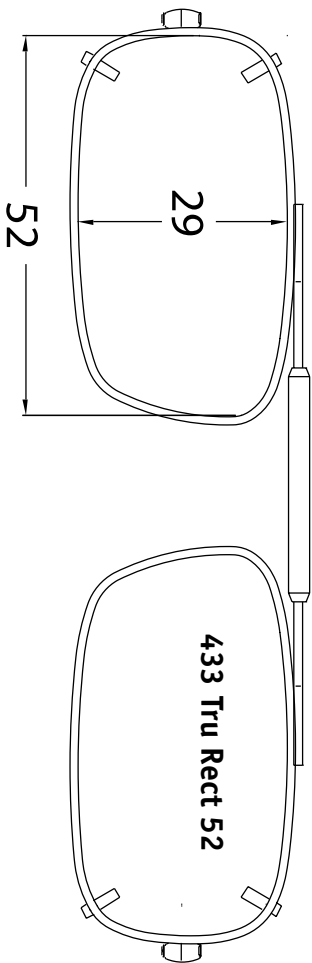

Le pont à ressort est réglable de sorte que vous n'avez qu'à choisir la forme.

This easy to use fitting guide allows you to select the correct Clip-On for your patients.

The spring top bridge is adjustable so you only need to choose the shape.

437 Lo Oval 48

439 SLX 54

438 Mod Oval 50

440 MDX 52

438 Mod Oval 52

440 MDX 54

439 SLX 52

WAY 52

121

WAY 54

125

NEW DESIGNS

HIP 57

HIP 55

HIP 52

NEW DESIGNS