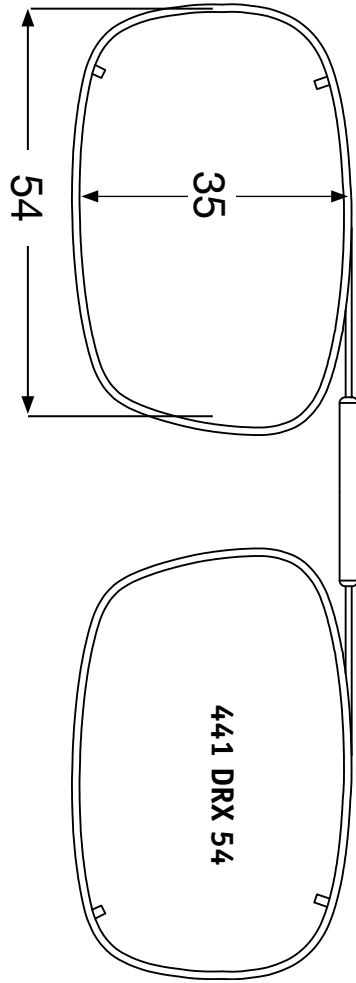

Le pont à ressort est réglable de sorte que vous n'avez qu'à choisir la forme.

This easy to use fitting guide allows you to select the correct Clip-On for your patients.

The spring top bridge is adjustable so you only need to choose the shape.

437 Lo Oval 48

439 SLX 54

438 Mod Oval 50

440 MDX 52

438 Mod Oval 52

440 MDX 54

439 SLX 52

WAY 52

121

WAY 54

125

NEW DESIGNS

HIP 57

HIP 55

HIP 52

NEW DESIGNS

NEW DESIGNS

WAL 56

WAL 54

WAL 52