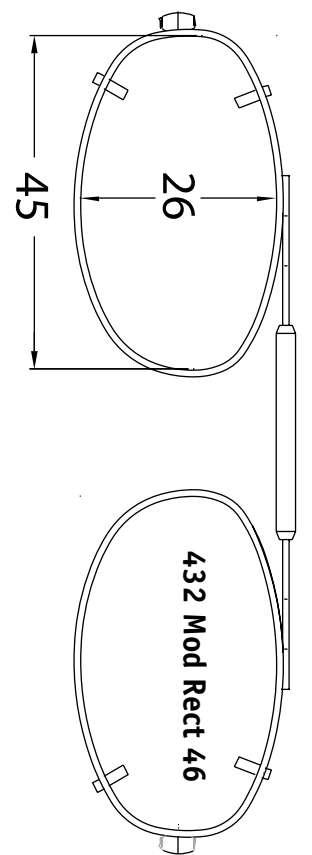

Le pont à ressort est réglable de sorte que vous n'avez qu'à choisir la forme.

This easy to use fitting guide allows you to select the correct Clip-On for your patients.

The spring top bridge is adjustable so you only need to choose the shape.

437 Lo Oval 48

439 SLX 54

438 Mod Oval 50

440 MDX 52

438 Mod Oval 52

440 MDX 54

439 SLX 52

WAY 52

121

WAY 54

125

NEW DESIGNS

HIP 57

HIP 55

HIP 52

NEW DESIGNS

NEW DESIGNS

WAL 56

WAL 54

WAL 52