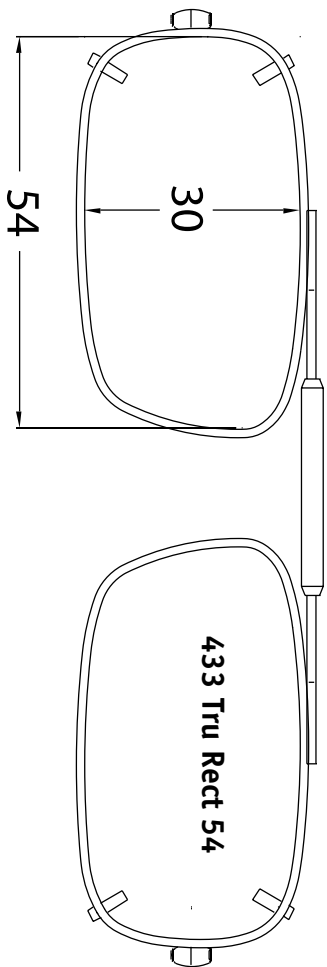

Le pont à ressort est réglable de sorte que vous n'avez qu'à choisir la forme.

This easy to use fitting guide allows you to select the correct Clip-On for your patients.

The spring top bridge is adjustable so you only need to choose the shape.

437 Lo Oval 48

439 SLX 54

438 Mod Oval 50

440 MDX 52

438 Mod Oval 52

440 MDX 54

439 SLX 52

WAY 52

121

WAY 54

125

NEW DESIGNS

HIP 57

HIP 55

HIP 52

NEW DESIGNS