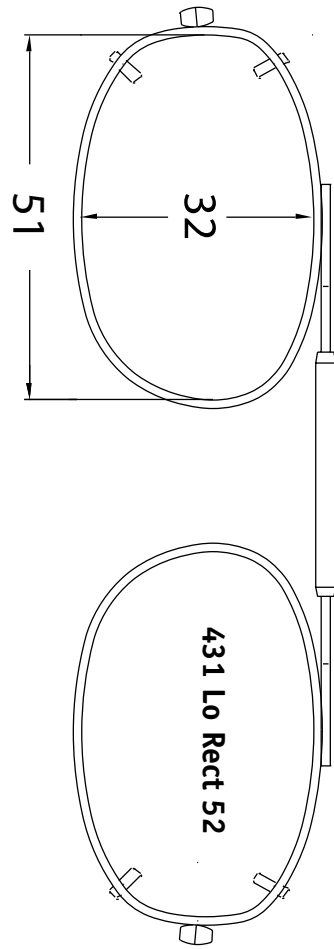

Le pont à ressort est réglable de sorte que vous n'avez qu'à choisir la forme.

This easy to use fitting guide allows you to select the correct Clip-On for your patients.

The spring top bridge is adjustable so you only need to choose the shape.

437 Lo Oval 48

439 SLX 54

438 Mod Oval 50

440 MDX 52

438 Mod Oval 52

440 MDX 54

439 SLX 52

WAY 52

121

WAY 54

125

NEW DESIGNS

HIP 57

HIP 55

HIP 52

NEW DESIGNS

NEW DESIGNS

WAL 56

WAL 54

WAL 52