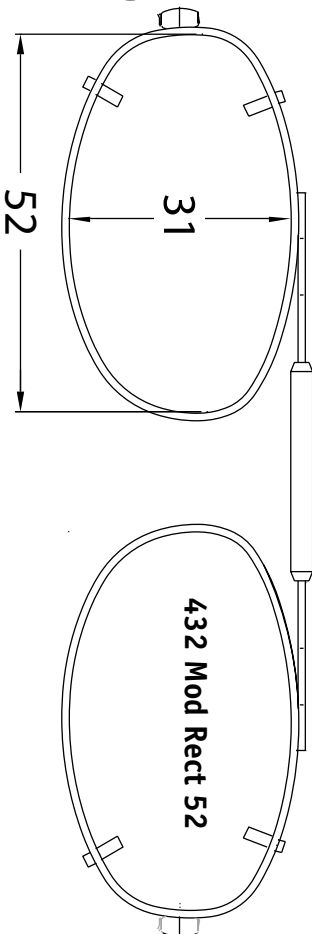

Le pont à ressort est réglable de sorte que vous n'avez qu'à choisir la forme.

This easy to use fitting guide allows you to select the correct Clip-On for your patients.

The spring top bridge is adjustable so you only need to choose the shape.

437 Lo Oval 48

439 SLX 54

438 Mod Oval 50

440 MDX 52

438 Mod Oval 52

440 MDX 54

439 SLX 52

WAY 52

121

WAY 54

125

NEW DESIGNS

HIP 57

HIP 55

HIP 52

NEW DESIGNS

NEW DESIGNS

WAL 56

WAL 54

WAL 52