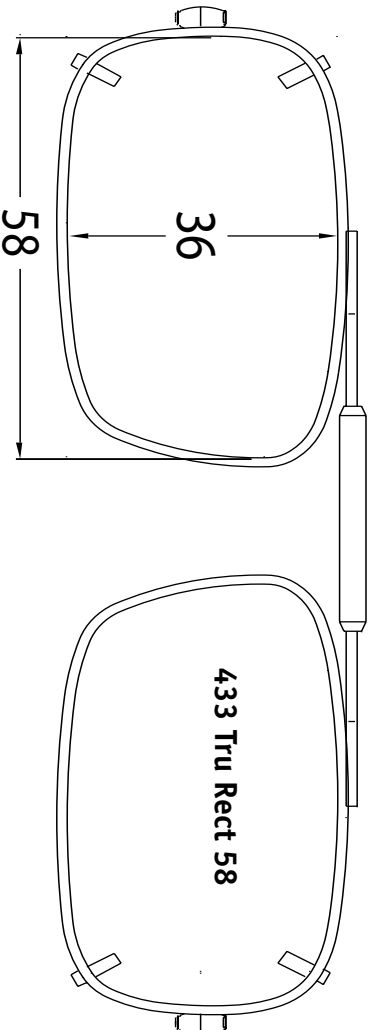

Le pont à ressort est réglable de sorte que vous n'avez qu'à choisir la forme.

This easy to use fitting guide allows you to select the correct Clip-On for your patients.

The spring top bridge is adjustable so you only need to choose the shape.

437 Lo Oval 48

439 SLX 54

438 Mod Oval 50

440 MDX 52

438 Mod Oval 52

440 MDX 54

439 SLX 52

WAY 52

121

WAY 54

125

NEW DESIGNS

HIP 57

HIP 55

HIP 52

NEW DESIGNS