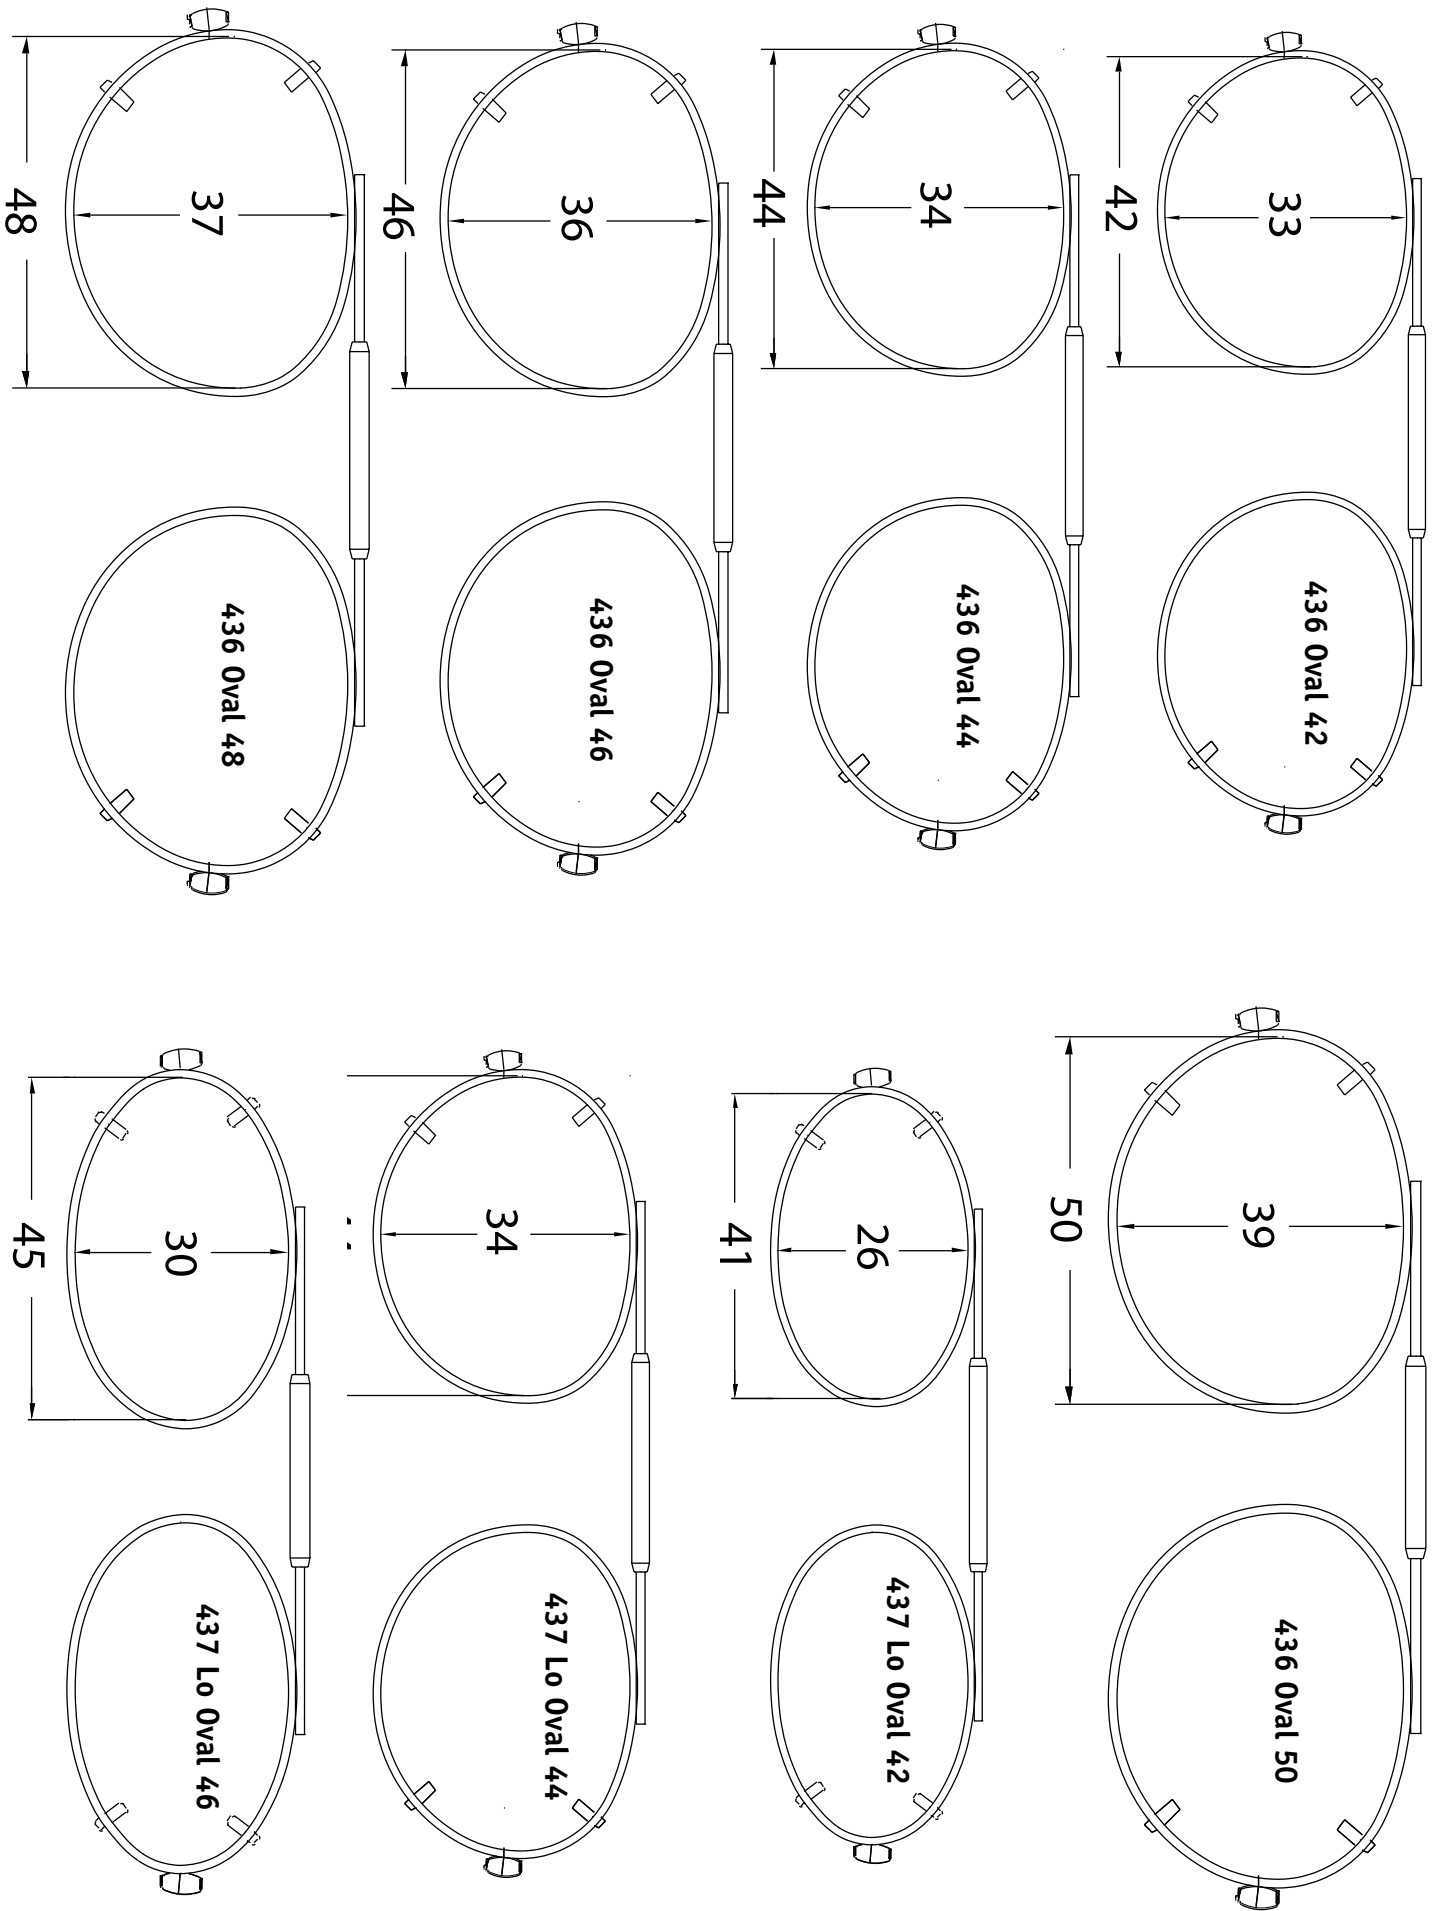

Le pont à ressort est réglable de sorte que vous n'avez qu'à choisir la forme.

This easy to use fitting guide allows you to select the correct Clip-On for your patients.

The spring top bridge is adjustable so you only need to choose the shape.

437 Lo Oval 48

439 SLX 54

438 Mod Oval 50

440 MDX 52

438 Mod Oval 52

440 MDX 54

439 SLX 52

WAY 52

121

WAY 54

125

NEW DESIGNS

HIP 57

HIP 55

HIP 52

NEW DESIGNS

NEW DESIGNS

WAL 56

WAL 54

WAL 52