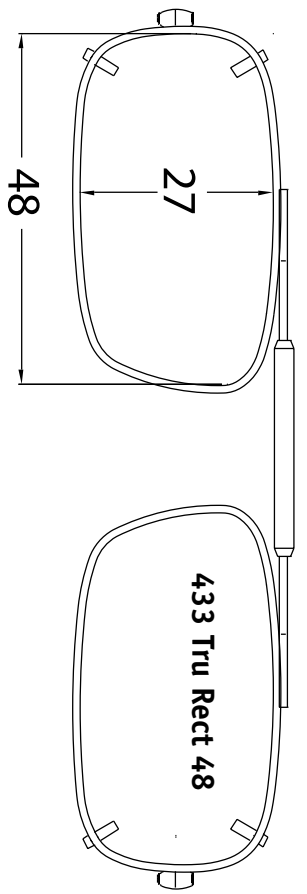

Le pont à ressort est réglable de sorte que vous n'avez qu'à choisir la forme.

This easy to use fitting guide allows you to select the correct Clip-On for your patients.

The spring top bridge is adjustable so you only need to choose the shape.

437 Lo Oval 48

439 SLX 54

438 Mod Oval 50

440 MDX 52

438 Mod Oval 52

440 MDX 54

439 SLX 52

WAY 52

121

WAY 54

125

NEW DESIGNS

HIP 57

HIP 55

HIP 52

NEW DESIGNS