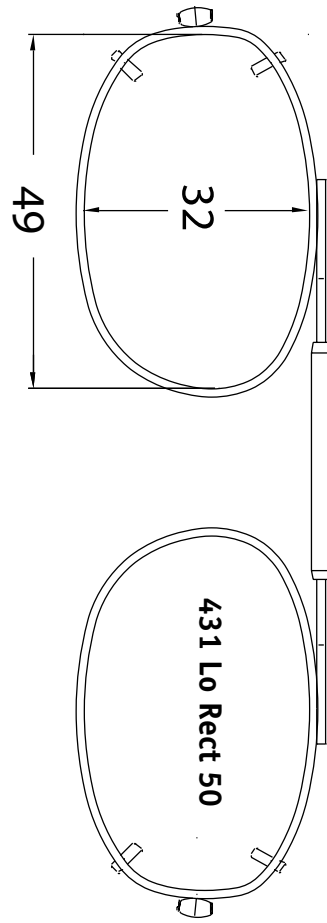

Le pont à ressort est réglable de sorte que vous n'avez qu'à choisir la forme.

This easy to use fitting guide allows you to select the correct Clip-On for your patients.

The spring top bridge is adjustable so you only need to choose the shape.

437 Lo Oval 48

439 SLX 54

438 Mod Oval 50

440 MDX 52

438 Mod Oval 52

440 MDX 54

439 SLX 52

WAY 52

121

WAY 54

125

NEW DESIGNS

HIP 57

HIP 55

HIP 52

NEW DESIGNS

NEW DESIGNS

WAL 56

WAL 54

WAL 52