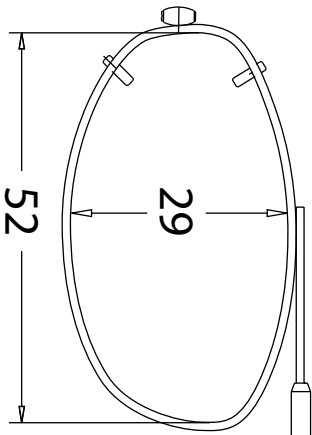

Le pont à ressort est réglable de sorte que vous n'avez qu'à choisir la forme.

This easy to use fitting guide allows you to select the correct Clip-On for your patients.

The spring top bridge is adjustable so you only need to choose the shape.

437 Lo Oval 48

439 SLX 54

438 Mod Oval 50

440 MDX 52

438 Mod Oval 52

440 MDX 54

439 SLX 52

WAY 52

121

WAY 54

125

NEW DESIGNS

HIP 57

HIP 55

HIP 52

NEW DESIGNS