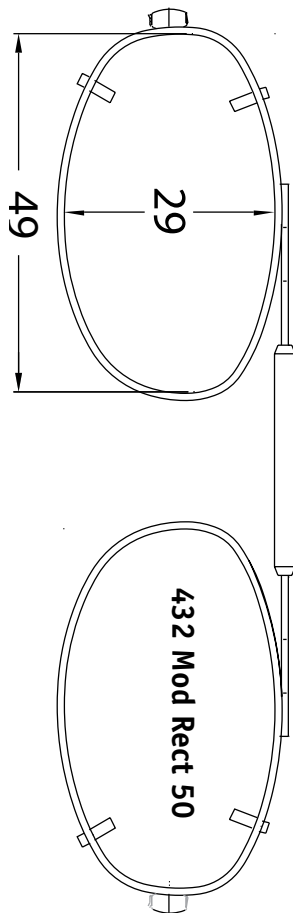

Le pont à ressort est réglable de sorte que vous n'avez qu'à choisir la forme.

This easy to use fitting guide allows you to select the correct Clip-On for your patients.

The spring top bridge is adjustable so you only need to choose the shape.

437 Lo Oval 48

439 SLX 54

438 Mod Oval 50

440 MDX 52

438 Mod Oval 52

440 MDX 54

439 SLX 52

WAY 52

121

WAY 54

125

NEW DESIGNS

HIP 57

HIP 55

HIP 52

NEW DESIGNS

NEW DESIGNS

WAL 56

WAL 54

WAL 52