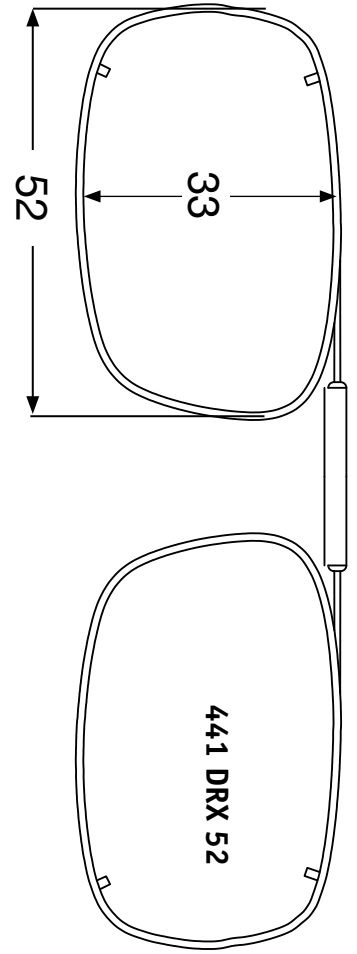

Le pont à ressort est réglable de sorte que vous n'avez qu'à choisir la forme.

This easy to use fitting guide allows you to select the correct Clip-On for your patients.

The spring top bridge is adjustable so you only need to choose the shape.

437 Lo Oval 48

439 SLX 54

438 Mod Oval 50

440 MDX 52

438 Mod Oval 52

440 MDX 54

439 SLX 52

WAY 52

121

WAY 54

125

NEW DESIGNS

HIP 57

HIP 55

HIP 52

NEW DESIGNS

NEW DESIGNS

WAL 56

WAL 54

WAL 52