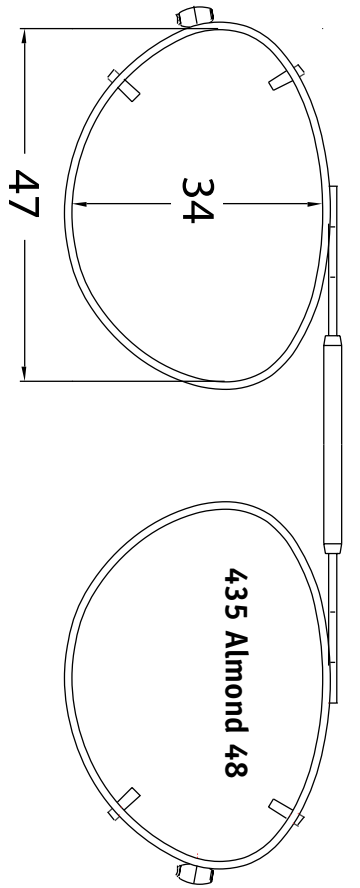

Le pont à ressort est réglable de sorte que vous n'avez qu'à choisir la forme.

This easy to use fitting guide allows you to select the correct Clip-On for your patients.

The spring top bridge is adjustable so you only need to choose the shape.

437 Lo Oval 48

439 SLX 54

438 Mod Oval 50

440 MDX 52

438 Mod Oval 52

440 MDX 54

439 SLX 52

WAY 52

121

WAY 54

125

NEW DESIGNS

HIP 57

HIP 55

HIP 52

NEW DESIGNS

NEW DESIGNS

WAL 56

WAL 54

WAL 52