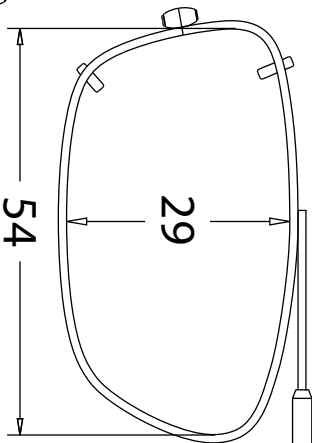

Le pont à ressort est réglable de sorte que vous n'avez qu'à choisir la forme.

This easy to use fitting guide allows you to select the correct Clip-On for your patients.

The spring top bridge is adjustable so you only need to choose the shape.

437 Lo Oval 48

439 SLX 54

438 Mod Oval 50

440 MDX 52

438 Mod Oval 52

440 MDX 54

439 SLX 52

WAY 52

121

WAY 54

125

NEW DESIGNS

HIP 57

HIP 55

HIP 52

NEW DESIGNS