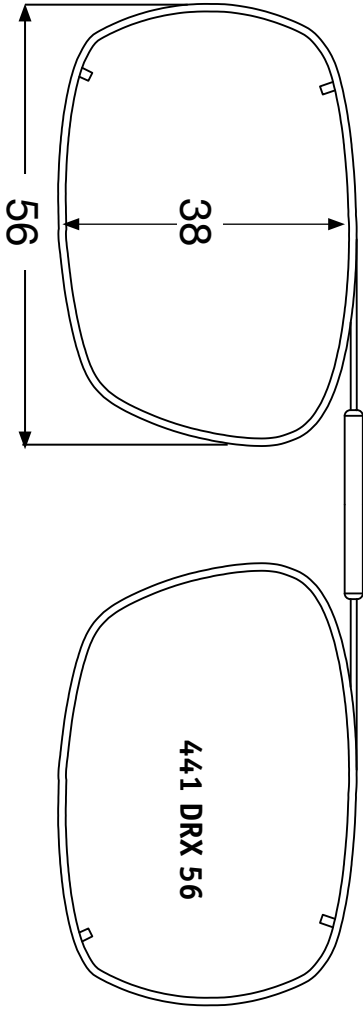

Le pont à ressort est réglable de sorte que vous n'avez qu'à choisir la forme.

This easy to use fitting guide allows you to select the correct Clip-On for your patients.

The spring top bridge is adjustable so you only need to choose the shape.

437 Lo Oval 48

439 SLX 54

438 Mod Oval 50

440 MDX 52

438 Mod Oval 52

440 MDX 54

439 SLX 52

WAY 52

121

WAY 54

125

NEW DESIGNS

HIP 57

HIP 55

HIP 52

NEW DESIGNS

NEW DESIGNS

WAL 56

WAL 54

WAL 52