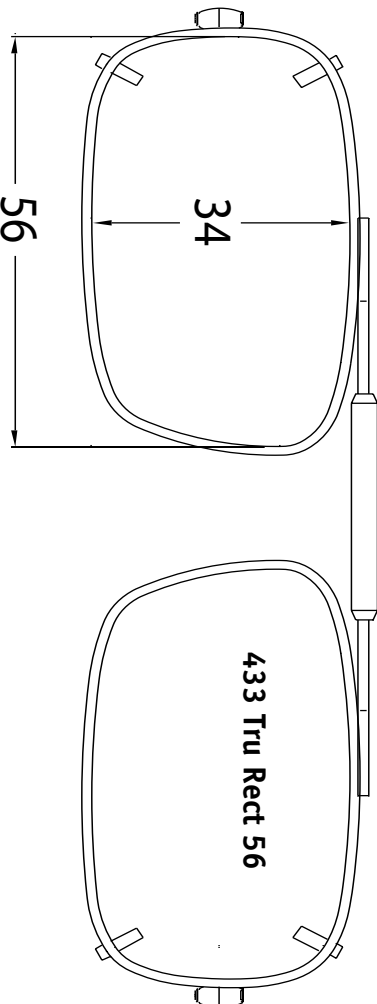

Le pont à ressort est réglable de sorte que vous n'avez qu'à choisir la forme.

This easy to use fitting guide allows you to select the correct Clip-On for your patients.

The spring top bridge is adjustable so you only need to choose the shape.

437 Lo Oval 48

439 SLX 54

438 Mod Oval 50

440 MDX 52

438 Mod Oval 52

440 MDX 54

439 SLX 52

WAY 52

121

WAY 54

125

NEW DESIGNS

HIP 57

HIP 55

HIP 52

NEW DESIGNS