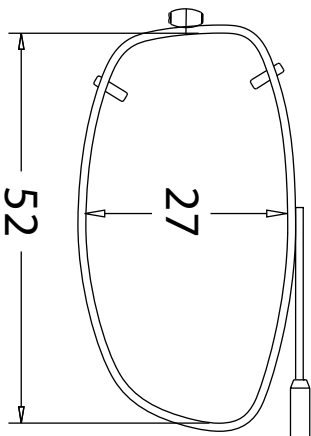

Le pont à ressort est réglable de sorte que vous n'avez qu'à choisir la forme.

This easy to use fitting guide allows you to select the correct Clip-On for your patients.

The spring top bridge is adjustable so you only need to choose the shape.

437 Lo Oval 48

439 SLX 54

438 Mod Oval 50

440 MDX 52

438 Mod Oval 52

440 MDX 54

439 SLX 52

WAY 52

121

WAY 54

125

NEW DESIGNS

HIP 57

HIP 55

HIP 52

NEW DESIGNS